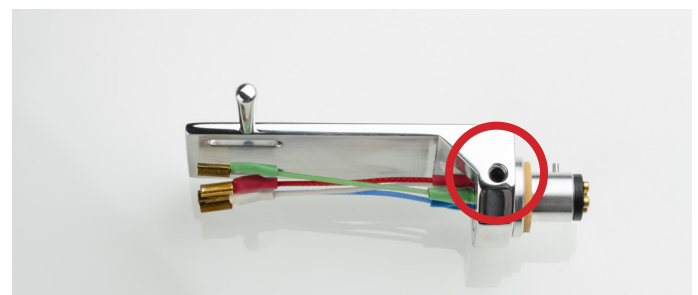

# Headshell Signature Premium

Polished alu SME headshell with pure silver leads

MSRP 199 € (incl. VAT)

- Fits all tonearms with SME mounting standard
- 1/2 inch cartridge mount
- Made out of one piece aluminium
- Polished CNC machined aluminium
- Pure silver leads
- Colour coded cables included
- High rigidity & low mass
- Low resonance construction
- Non magnetic
- Azimuth adjustment with screw on side
- Built-in fingerlift
- Made in Europe

**Weight:** 12g  
**Material:** Aluminium  
**Connection:** Colour coded cables  
**Connector:** SME standard connection  
**Cartridge mounting:** 1/2 inch  
**Available finishes:** Polished aluminium

One piece CNC machined aluminium including azimuth adjustment screw