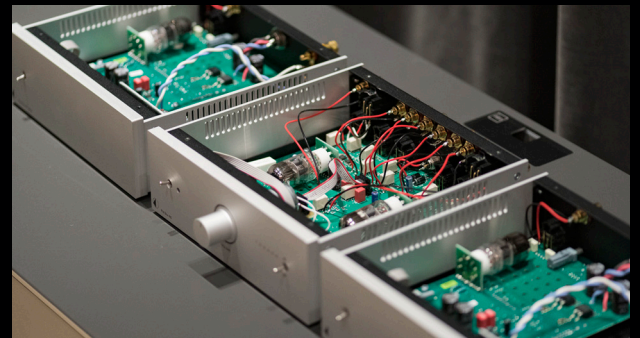

Heavenly Tube Pre and Power Amp Combination

Pre Box RS

+

2x Amp Box RS mono

Compact High-End Tube Amplification on a Small Budget

Setprice ~~2.497 €~~
1.799 € (incl. VAT)
+
Control it RS for FREE

Power Box RS Amp
Linear Power Supply Upgrade
More power & increased dynamics
Special price ~~499 €~~
399 € (incl. VAT)