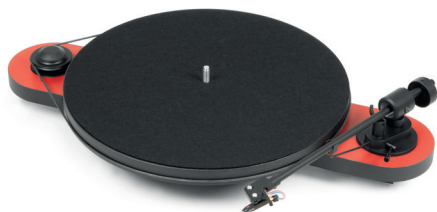

ELEMENTAL

Manual turntable

MSRP 199 € (incl. VAT)

- Belt drive system with low vibration DC motor
- Central gravity mass point made from artificial stone
- Main platter bearing made from stainless steel runs in bronze bushing with Teflon bottom
- Low resonance particle board platter with felt mat
- 8,6" ultra low mass tonearm with straight arm tube
- Pre-adjusted tracking force & antiskating
- Gold-plated RCA contacts & cartridge pins
- Colour options: red-black, white-black, silver-black

Best buy turntable with maximum simplicity & outstanding sound quality!

Pro-Ject has decided to go after the cheap plastic turntable market with an high quality alternative that comes complete with an Ortofon cartridge. The new Elemental table is a real „plug'n'play" all the way. No adjustment of counterweight and antiskating is needed, because both are pre-adjusted. This new straight ultra low mass tonearm is optimised for Ortofon OM cartridge

series. All the buyer needs to do is remove it from the box, remove bearing guard, locate the belt around the platter, remove stylus guard and plug it in. The only plastic here is the stylus guard!

The hidden secret to the new table's sonic success, is a central gravity mass point, made from artificial stone and placed directly underneath the platter bearing. It is capable to fully absorb unwanted rumble and motor vibration. This turntable appears to be pure simplicity itself, while maintaining high quality audio standards.