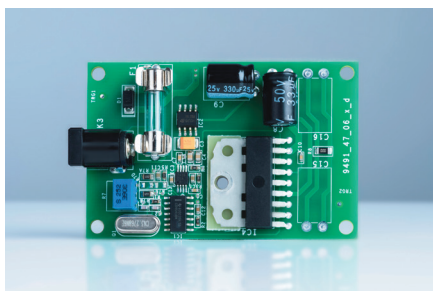

HG piano

HG red

HG white

Essential III Digital - the turntable king of the analogue and digital world!

Essential III Digital is the successor to the well received and much respected Essential II Digital, a turntable that shook ground like probably no other before. Delivering its owner the unmatched comfort of a turntable that not only does analogue playback, but also converts his favourite LPs to a digital data stream via its optical output. A perfect match to connect to your multi room

entertainment system, a soundbar or even a TV! Equipped with the high-quality pickup OM10 by the phonographic cartridge pioneer Ortofon, Essential III Digital delivers lively, balanced and highly involving sound that will delight every vinyl lover. Essential III Digital comes in the aesthetic high-gloss colors black, red and white.

One piece 8.6" aluminum tonearm
Cartridge: Ortofon OM10

Diamond-cut aluminum drive pulley:
precise power transmission

Main platter bearing with low tolerances:
reduced rumble, reduced wow & flutter

Built-in DC-powered motor control: better
speed stability with minimized speed drift

Dust cover, felt mat and high quality
connection cable Connect-it E included

Switchable line or phono output and hi-res
optical digital output